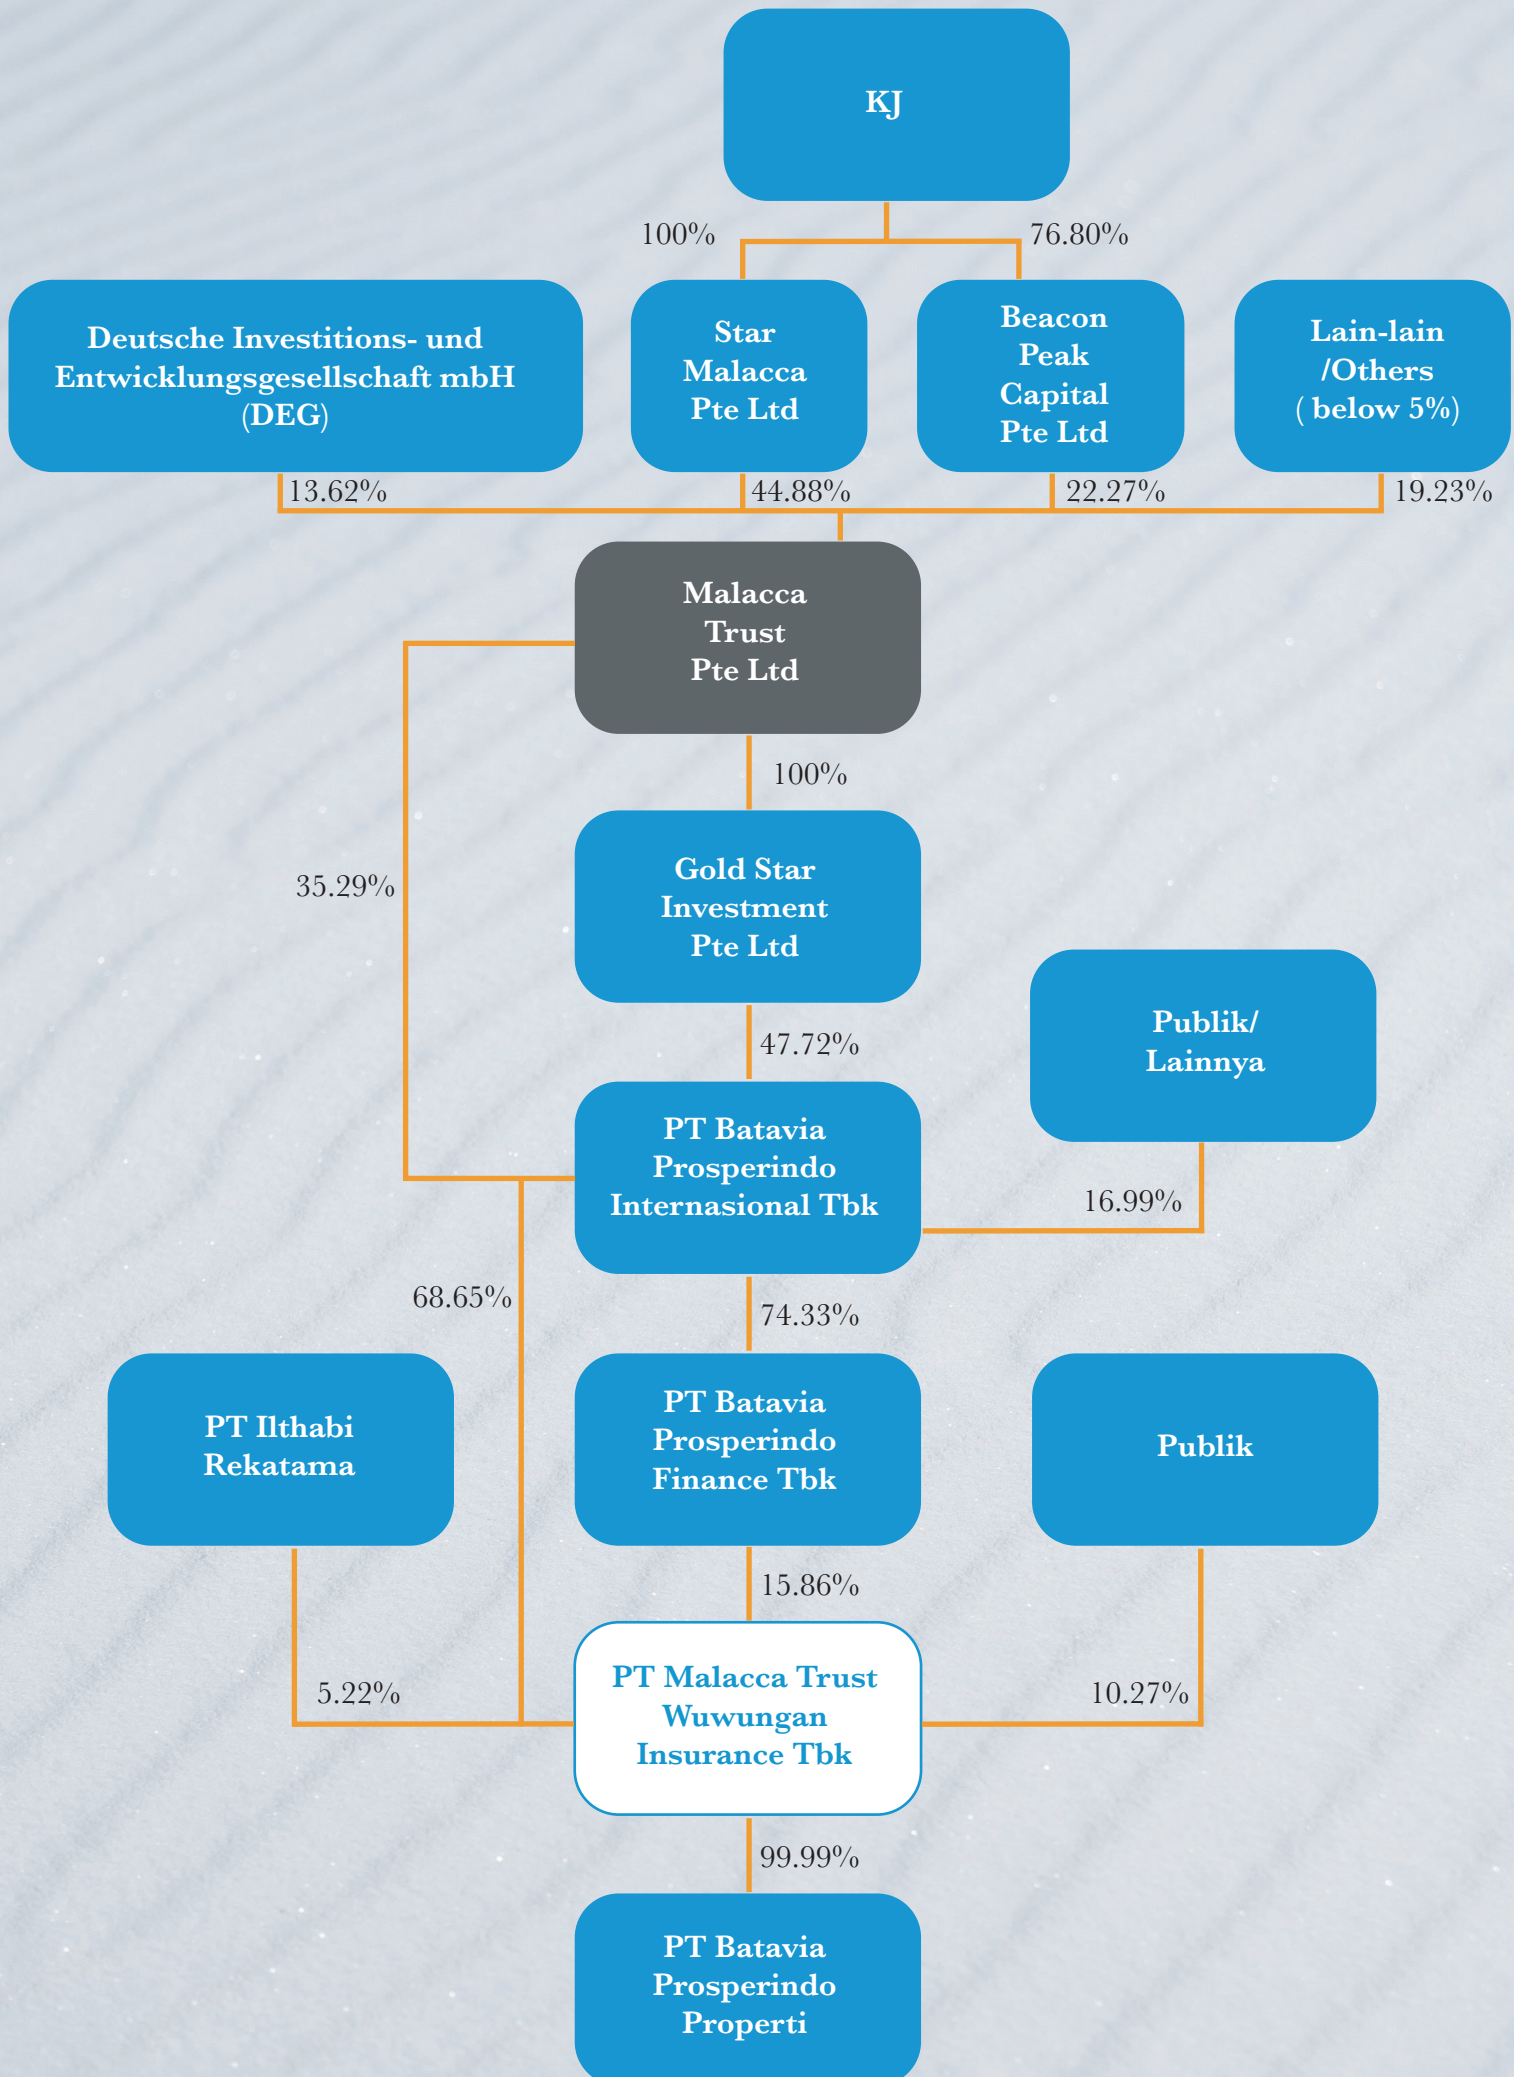

GROUP STRUCTURE

PT. Malacca Trust Wuwungan Insurance Tbk

31 December 2020

Notes:

*) KJ -> Kartini Jusup

*) Grey box -> Ultimate Shareholder